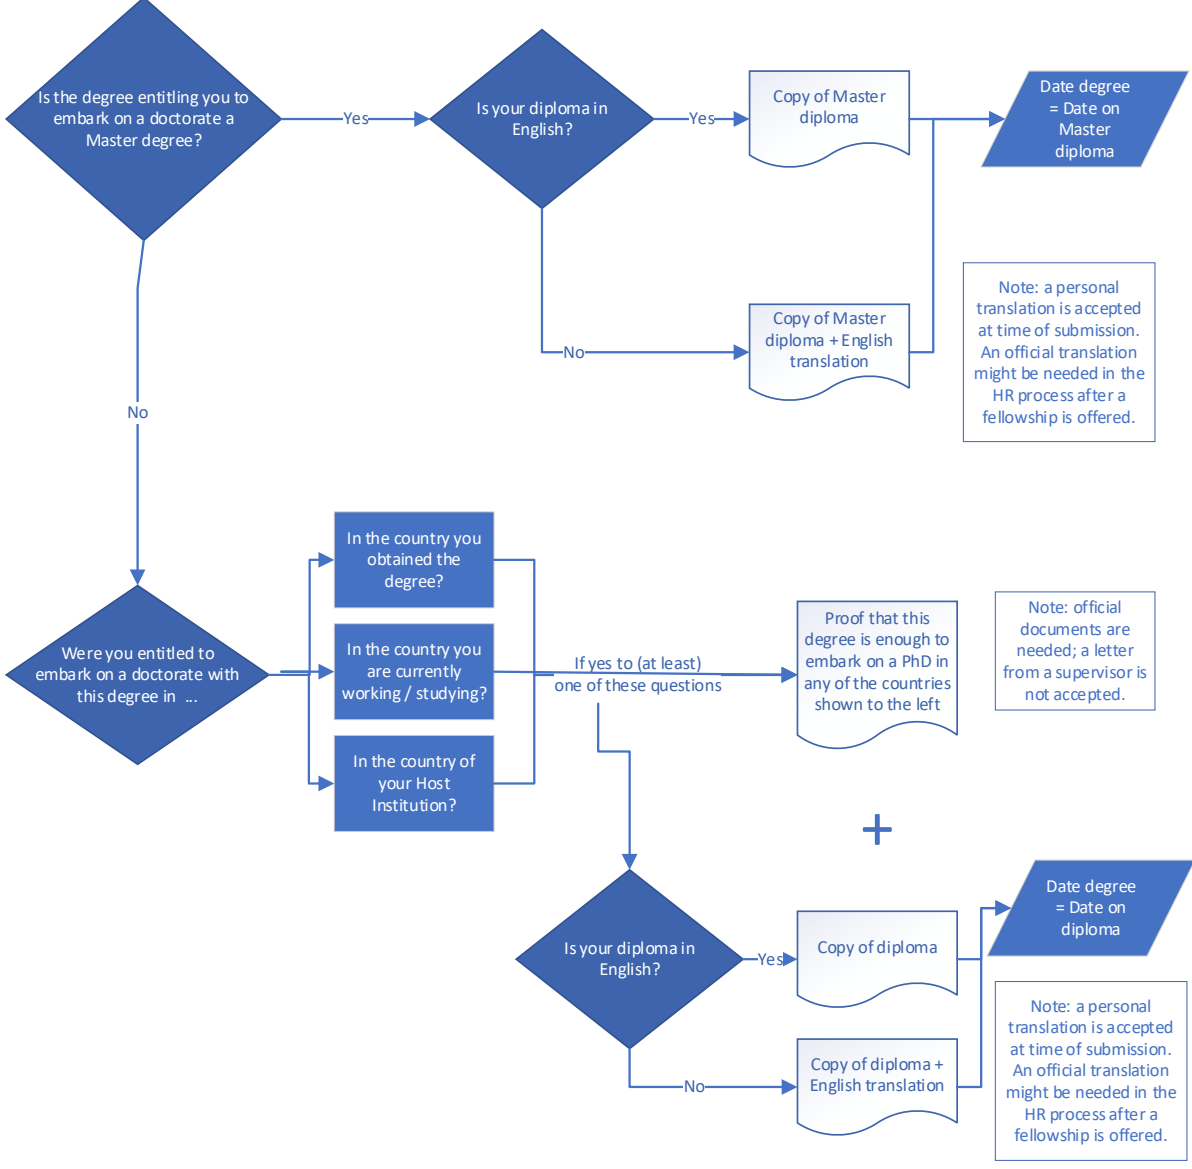

What document(s) to add to prove that you are an experienced researcher?

A Start questions

Documents needed:

B Show the date you obtained the degree entitling you to embark on a doctorate

Documents needed:

C

Show research time since you obtained the degree entitling you to embark on a doctorate

Note that only research time can be included after the date determined in step B

Documents needed: