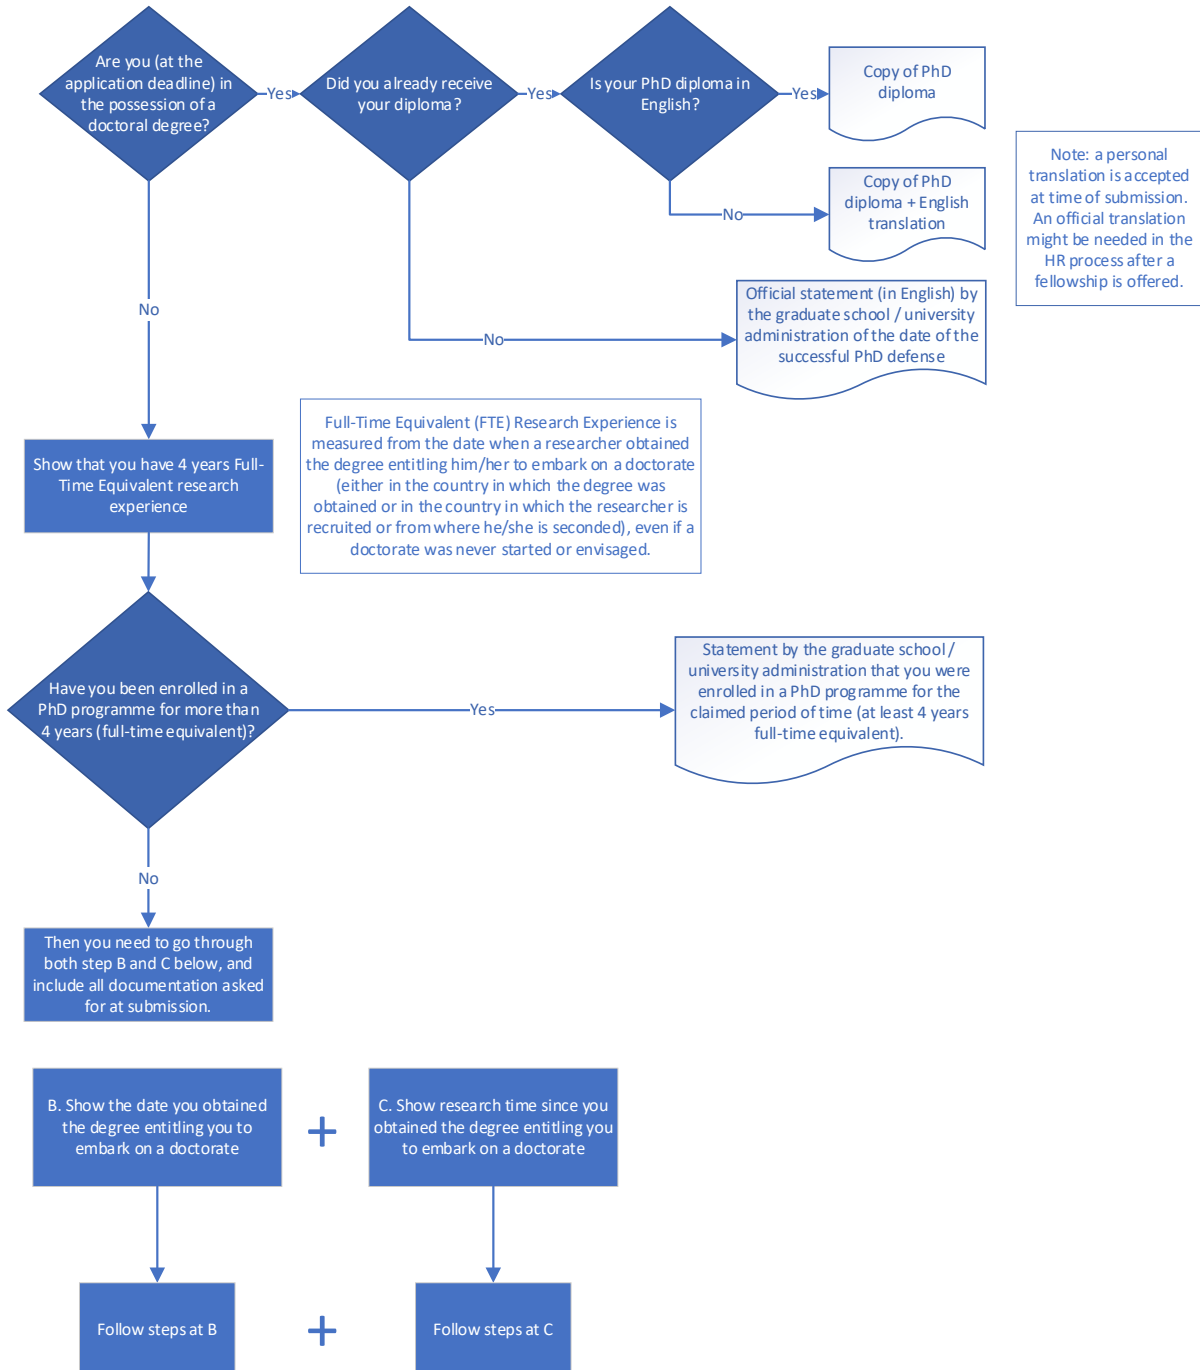

What document(s) to add to prove that you are an experienced researcher?

A Start questions

Documents needed:

B Show the date you obtained the degree entitling you to embark on a doctorate

Documents needed:

C

Show research time since you obtained the degree entitling you to embark on a doctorate

Note that only research time can be included after the date determined in step B

Documents needed: